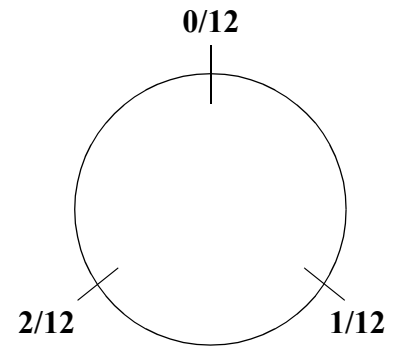

Pitch Height

Chroma Circle

Circle of Fifths

2/12

3/12

4/12

6/12

8/12

12/12

Duration Height

$\log(duration)$

1/3 Beat Circle

$mod(duration, 1/3)$

1/4 Beat Circle

$mod(duration, 1/4)$