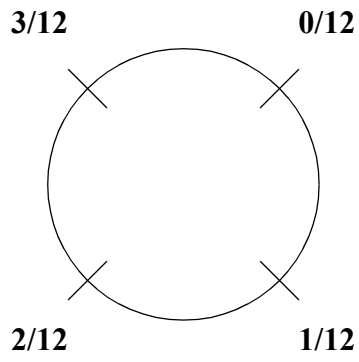

Pitch Height

Chroma Circle

Circle of Fifths

2/12

3/12

4/12

6/12

8/12

12/12

Duration Height

$\log(duration)$

1/3 Beat Circle

$mod(duration, 1/3)$

1/4 Beat Circle

$mod(duration, 1/4)$